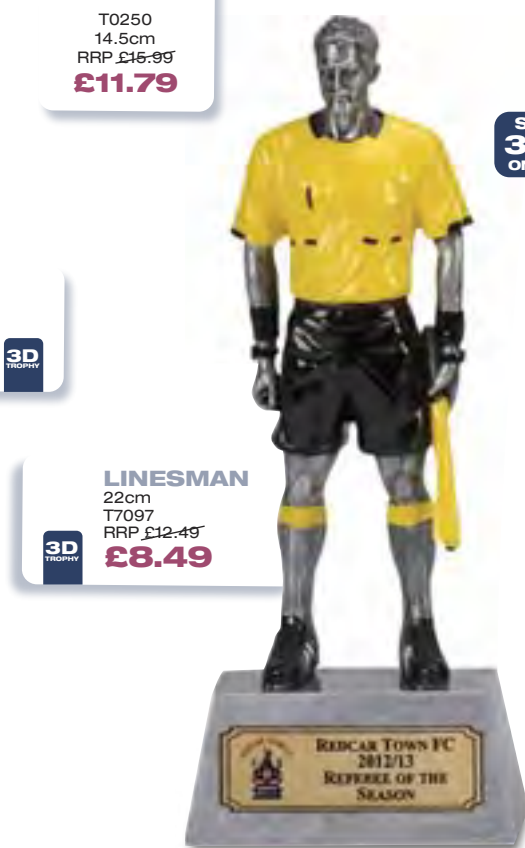

FROM **£5.49**

BUY DIRECT FROM PENDLE

SAVE TYPICALLY 40% on comparable quality RRP's. Why is this? See page 2

FREE Carriage on Orders Over £100**

FREE Next Day Carriage on all Printed Samples**

| SIZE | CODE | SAVE | PENDLE PRICE |
|------|-------|------|--------------|
| 16cm | T6040 | 40% | £5.49 |
| 18cm | T6041 | 40% | £6.59 |
| 20cm | T6042 | 40% | £7.69 |

SAVE 26% ON RRP

CLOCK
T0250
14.5cm
RRP £16.99
£11.79

SAVE 32% ON RRP

REFEREE
22cm
T7098
RRP £12.49
£8.49

SAVE 32% ON RRP

LINESMAN
22cm
T7097
RRP £12.49
£8.49

PENDLE GOALKEEPER TROPHIES

FROM **£6.99**

BUY DIRECT FROM PENDLE

SAVE UP TO 33% ON RRP
Why is this? See page 2

FREE Carriage on Orders Over £100**

FREE Next Day Carriage on all Printed Samples**

** UK Mainland only

VIPER KEEPER
17cm
T6331
£6.99

SWERVE KEEPER
17.5cm
T6023
£7.49