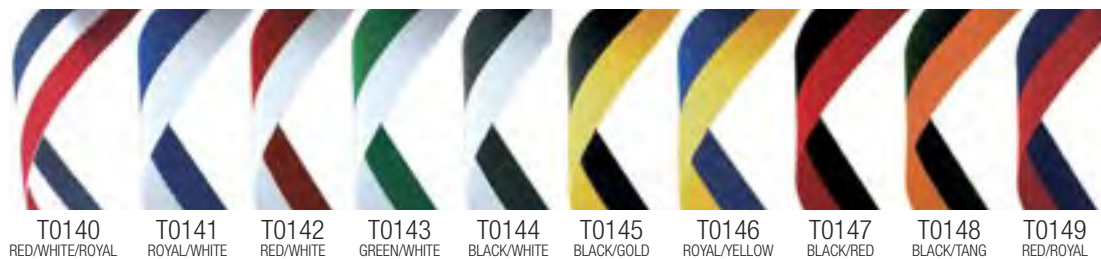

Add one of our presentation boxes featured overleaf

99p each

* From confirmation of artwork. ** UK Mainland only

* From confirmation of artwork. ** UK Mainland only

ALL RIBBONS (IF PURCHASED SEPARATELY) ONLY 30p EACH